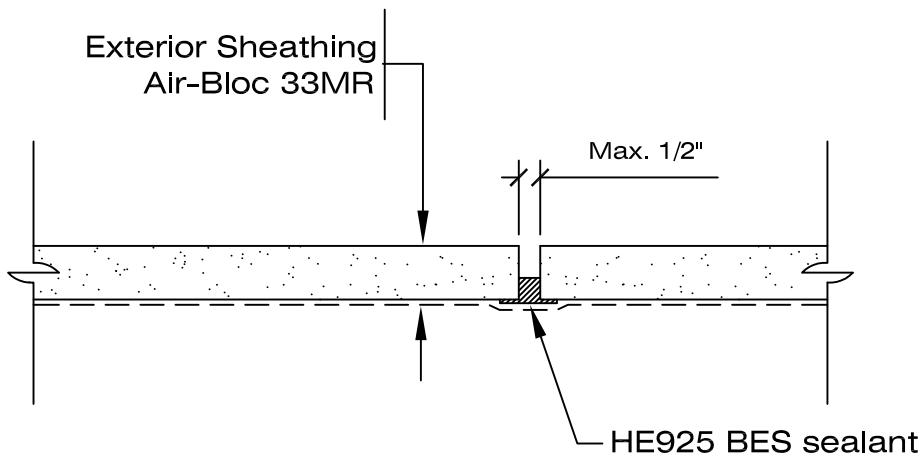

Exterior Sheathing
Primer
Metalclad or Foilskin
Air-Bloc 33MR

Exterior Sheathing
Air-Bloc 33MR
HE183 Glass Fabric
Air-Bloc 33MR

Exterior Sheathing
Air-Bloc 33MR

VAPOR PERMEABLE AIR-BLOC 33MR MEMBRANE

SCALE: N.T.S.

EXTERIOR GYPSUM SHEATHING

09-30-13

**JOINT TREATMENT
DETAIL**

AB-H128